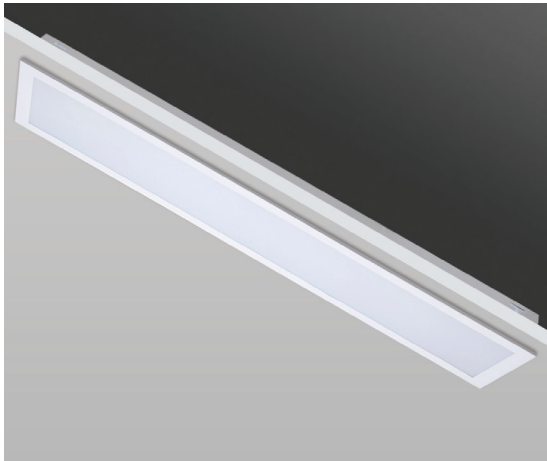

OPLA

GBP 3140BB AB40

Cutout: 280 x 1180

Product Features and Key Data

Applications :	Sales Room - Residential Areas - Hospital - Commercial Building
Luminaire Type :	LED Backlight
Mounting Method :	Recessed
Luminaire Optic :	Opal diffuser. Highly specular reflector
Connected Load :	40W
Colour Temperature :	4000K
Rated Luminous Flux :	4000 lm
Luminous Efficiency :	100 lm/W
Power Factor :	> 0,958
CRI Value :	> 80
UGR :	< 20 (ENI24664-1)
Photo Biological Class :	Group 0 - No risk
Luminaire Colour :	Ral 9016 Traffic white
Luminaire Body :	Luminaire body DKP steel. Electrostatic powder coating
Electrical version :	With electronic transformer, switchable.
Connection method :	Terminal
Mains frequency :	50/60 Hz
Mains voltage :	220 - 240 V
Led Service (25°) :	L80 = 50.000 h
Driver (220 - 240V) :	Tridonic, Osram or Gecem
Ceiling Type :	AB - Gypsum Ceiling TB - Modular Ceiling KB - Clip-in Ceiling
Ingress Protection (IP) rating :	IP40
Protection class :	I
Impact resistance (IK) :	IK02
Hot wire resistance :	650 °C
Ambient temperature :	- 20 - 35 °C
Options :	1 - 3 Hours Emergency Kit, Dali Dimmible, Pendant Kit
Accessories :	