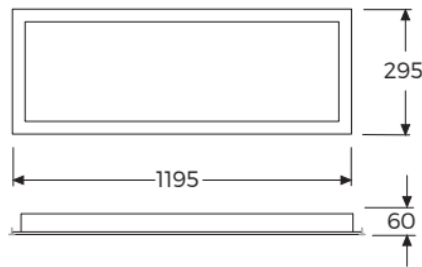

OPLA

GBP 3140BB AB40

Cutout: 280 x 1180

Product Features and Key Data

Applications :	Sales Room - Residential Areas - Hospital - Commercial Building
Luminaire Type :	LED Backlight
Mounting Method :	Recessed
Luminaire Optic :	Opal diffuser. Highly specular reflector
Connected Load :	40W
Colour Temperature :	4000K
Rated Luminous Flux :	4000 lm
Luminous Efficiency :	100 lm/W
Power Factor :	> 0,958
CRI Value :	> 80
UGR :	< 20 (ENI24664-1)
Photo Biological Class :	Group 0 - No risk
Luminaire Colour :	Ral 9016 Traffic white
Luminaire Body :	Luminaire body DKP steel. Electrostatic powder coating
Electrical version :	With electronic transformer, switchable.
Connection method :	Terminal
Mains frequency :	50/60 Hz
Mains voltage :	220 - 240 V
Led Service (25°) :	L80 = 50.000 h
Driver (220 - 240V) :	Tridonic, Osram or Gecem
Ceiling Type :	AB - Gypsum Ceiling TB - Modular Ceiling KB - Clip-in Ceiling
Ingress Protection (IP) rating :	IP40
Protection class :	I
Impact resistance (IK) :	IK02
Hot wire resistance :	650 °C
Ambient temperature :	- 20 - 35 °C
Options :	1 - 3 Hours Emergency Kit, Dali Dimmible, Pendant Kit
Accessories :	