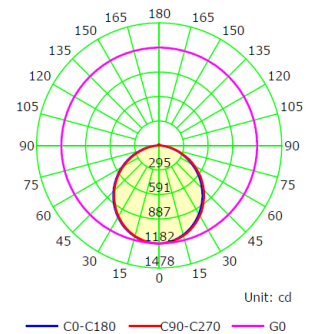

OPLA

GBP 3140BB AB40

Cutout: 280 x 1180

Product Features and Key Data

Applications :	Sales Room - Residential Areas - Hospital - Commercial Building
Luminaire Type :	LED Backlight
Mounting Method :	Recessed
Luminaire Optic :	Opal diffuser. Highly specular reflector
Connected Load :	40W
Colour Temperature :	4000K
Rated Luminous Flux :	4000 lm
Luminous Efficiency :	100 lm/W
Power Factor :	> 0,958
CRI Value :	> 80
UGR :	< 20 (ENI24664-1)
Photo Biological Class :	Group 0 - No risk
Luminaire Colour :	Ral 9016 Traffic white
Luminaire Body :	Luminaire body DKP steel. Electrostatic powder coating
Electrical version :	With electronic transformer, switchable.
Connection method :	Terminal
Mains frequency :	50/60 Hz
Mains voltage :	220 - 240 V
Led Service (25°) :	L80 = 50.000 h
Driver (220 - 240V) :	Tridonic, Osram or Gecem
Ceiling Type :	AB - Gypsum Ceiling TB - Modular Ceiling KB - Clip-in Ceiling
Ingress Protection (IP) rating :	IP40
Protection class :	I
Impact resistance (IK) :	IK02
Hot wire resistance :	650 °C
Ambient temperature :	- 20 - 35 °C
Options :	1 - 3 Hours Emergency Kit, Dali Dimmible, Pendant Kit
Accessories :	